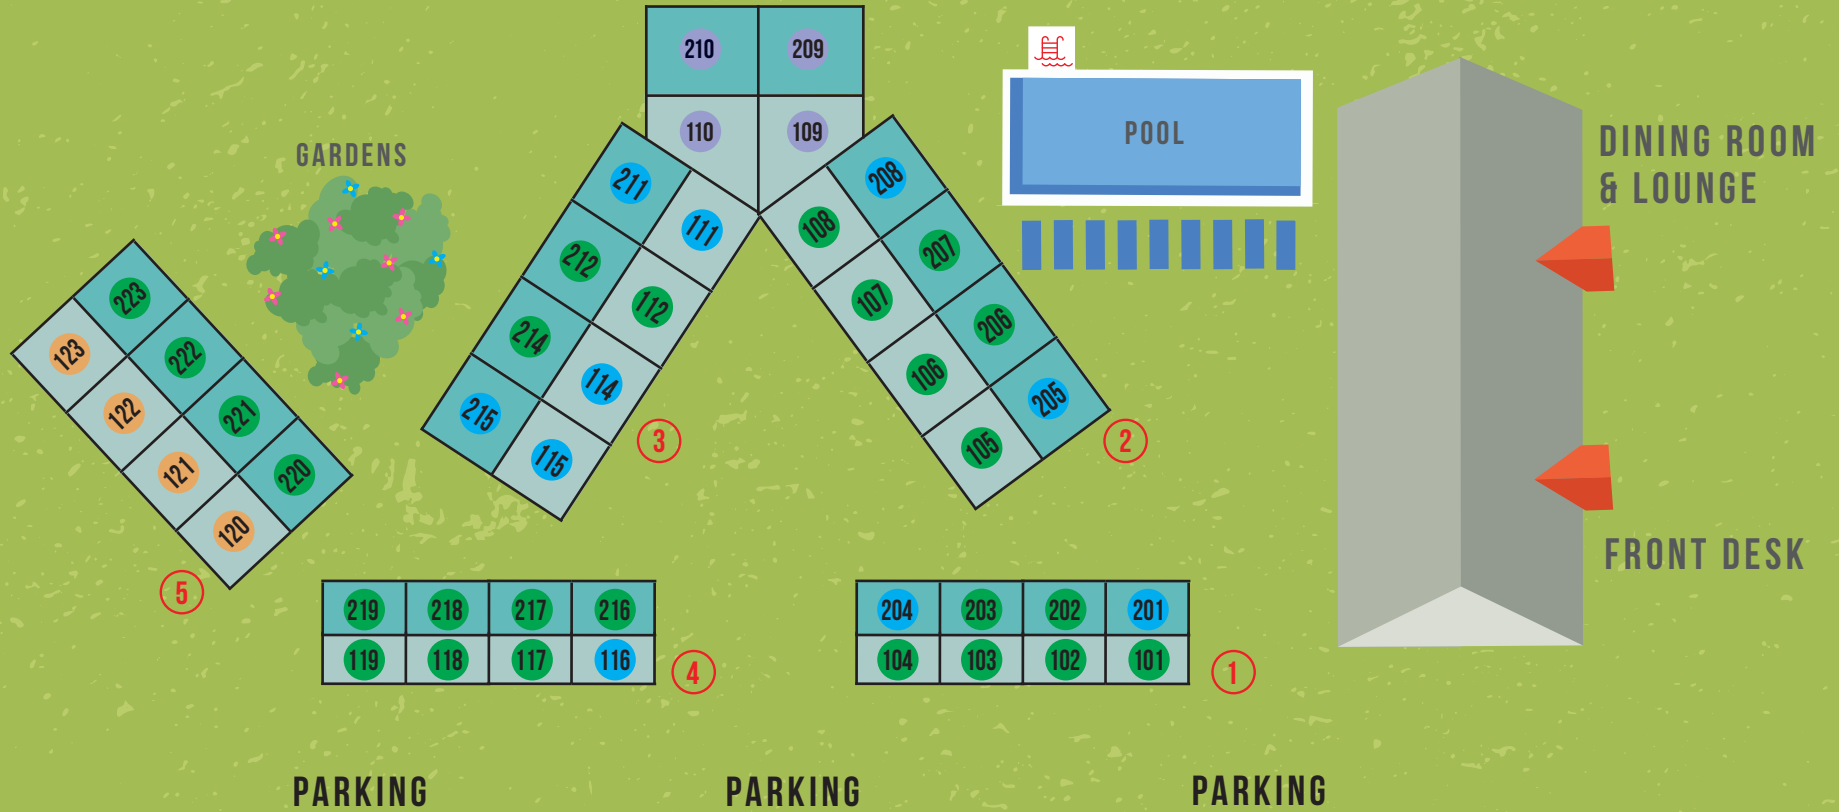

# TODD ROAD

● OVERSIZED ROOM WITH TWO QUEENS

● STANDARD ROOM WITH ONE KING

■ FIRST FLOOR

■ SECOND FLOOR

● PET-FRIENDLY GUEST ROOMS

● STANDARD ROOM WITH TWO DOUBLES

red jacket  
blue rock resort